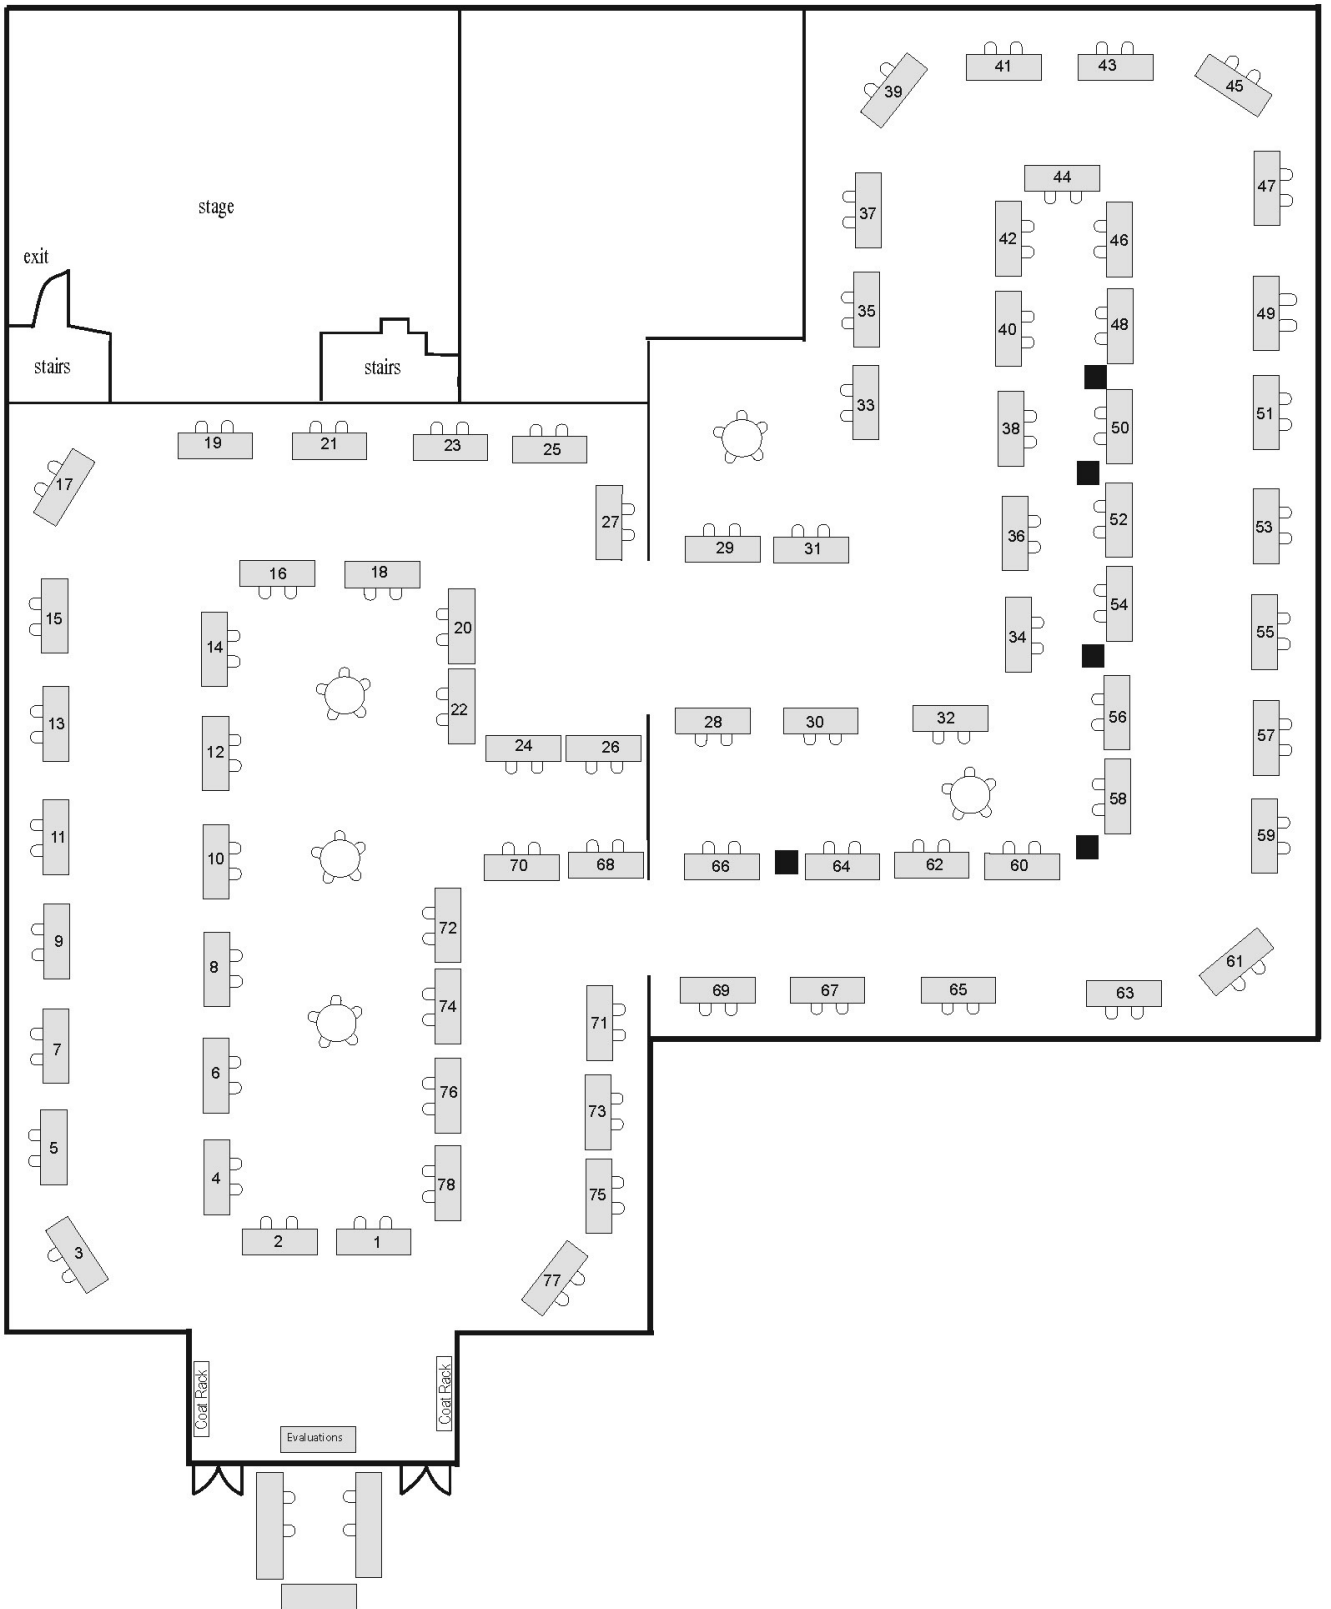

# Listing by Table Number

1	<i>Student table</i>	43	Camp Sea Gull/Seafarer YMCA
2	Independent Lake Camp	44	Camp Pontiac
3	Camp Mataponi	45	<i>Student Table</i>
4	Emma Kaufmann Camp	46	Tim Horton Camp Kentahten
5	Camp Saginaw	47	Camp Anokjig
6	McGaw YMCA- Camp Echo	48	Camp Waycross
7	Camp Henry Homer	49	Canyon Creek Sports Camp
8	Northern Illinois Camp Association	50	<i>Student Table</i>
9	Camp Red Leaf	51	Camp Winnebago
10	Interlochen Center for the Arts	52	Catalina Sea Camp
11	Camp Tecumseh YMCA	53	<i>Student Table</i>
12	Camp Funshine	54	Camp Carson
13	Raquette Lake Camp	55	Wisconsin Badger Camp
14	<i>Student Table</i>	56	Girl Scouts of Greater Chicago & Northwest Indiana
15	Girl Scouts of Western Ohio	57	Camp Stewart & Heart O' the Hills
16	Camp Cheerful	58	Via Services
17	American Camp Association	59	Berkshire Hills Emanuel Camps
18	Indy JCC	60	Anderson Camps
19	Camp Nock-A-Mixon	61	<i>Student Table</i>
20	Camp Robindel	62	Happy Hollow Children's Camp
21	Boy Scouts of America	63	Girl Scouts of Raintree Council/Camp Koch
22	The Fresh Air Fund	64	Conner Prairie
23	Bradford Woods	65	Monroe County YMCA
24	Catalina Island Camps	66	Dunes Learning Center
25	Culver Summer Schools and Camps	67	Camp Lonehollow
26	Rein Teen Tours	68	Camp Tannadoonah
27	<i>Student Table</i>	69	<i>Student Table</i>
28	Boys and Girls Club of Bloomington	70	Timber Ridge Camp
29	Kid City Day Camps, Bloomington Parks and Rec.	71	Isanoge/Hillcroft Services
30	Camp Brosius	72	<i>Student Table</i>
31	Indy Parks and Recreation	73	Kenmont/Kenwood
32	Camp Chipinaw	74	YMCA Cheerio Adventures
33	Camp Rim Rock	75	Camp Piomingo
34	Camp Lenox	76	Cheley Colorado Camps
35	Falling Creek Camp	77	IU Outdoor Adventures
36	<i>Student Table</i>	78	Cohen Camps
37	Recreation Unlimited	Eval	<i>Evaluation Table</i>
38	Christole		
39	<i>Student Table</i>		
40	Northern Tier National High Adventure Program		
41	Camp Sabra		
42	Girl Scouts of Central Indiana		