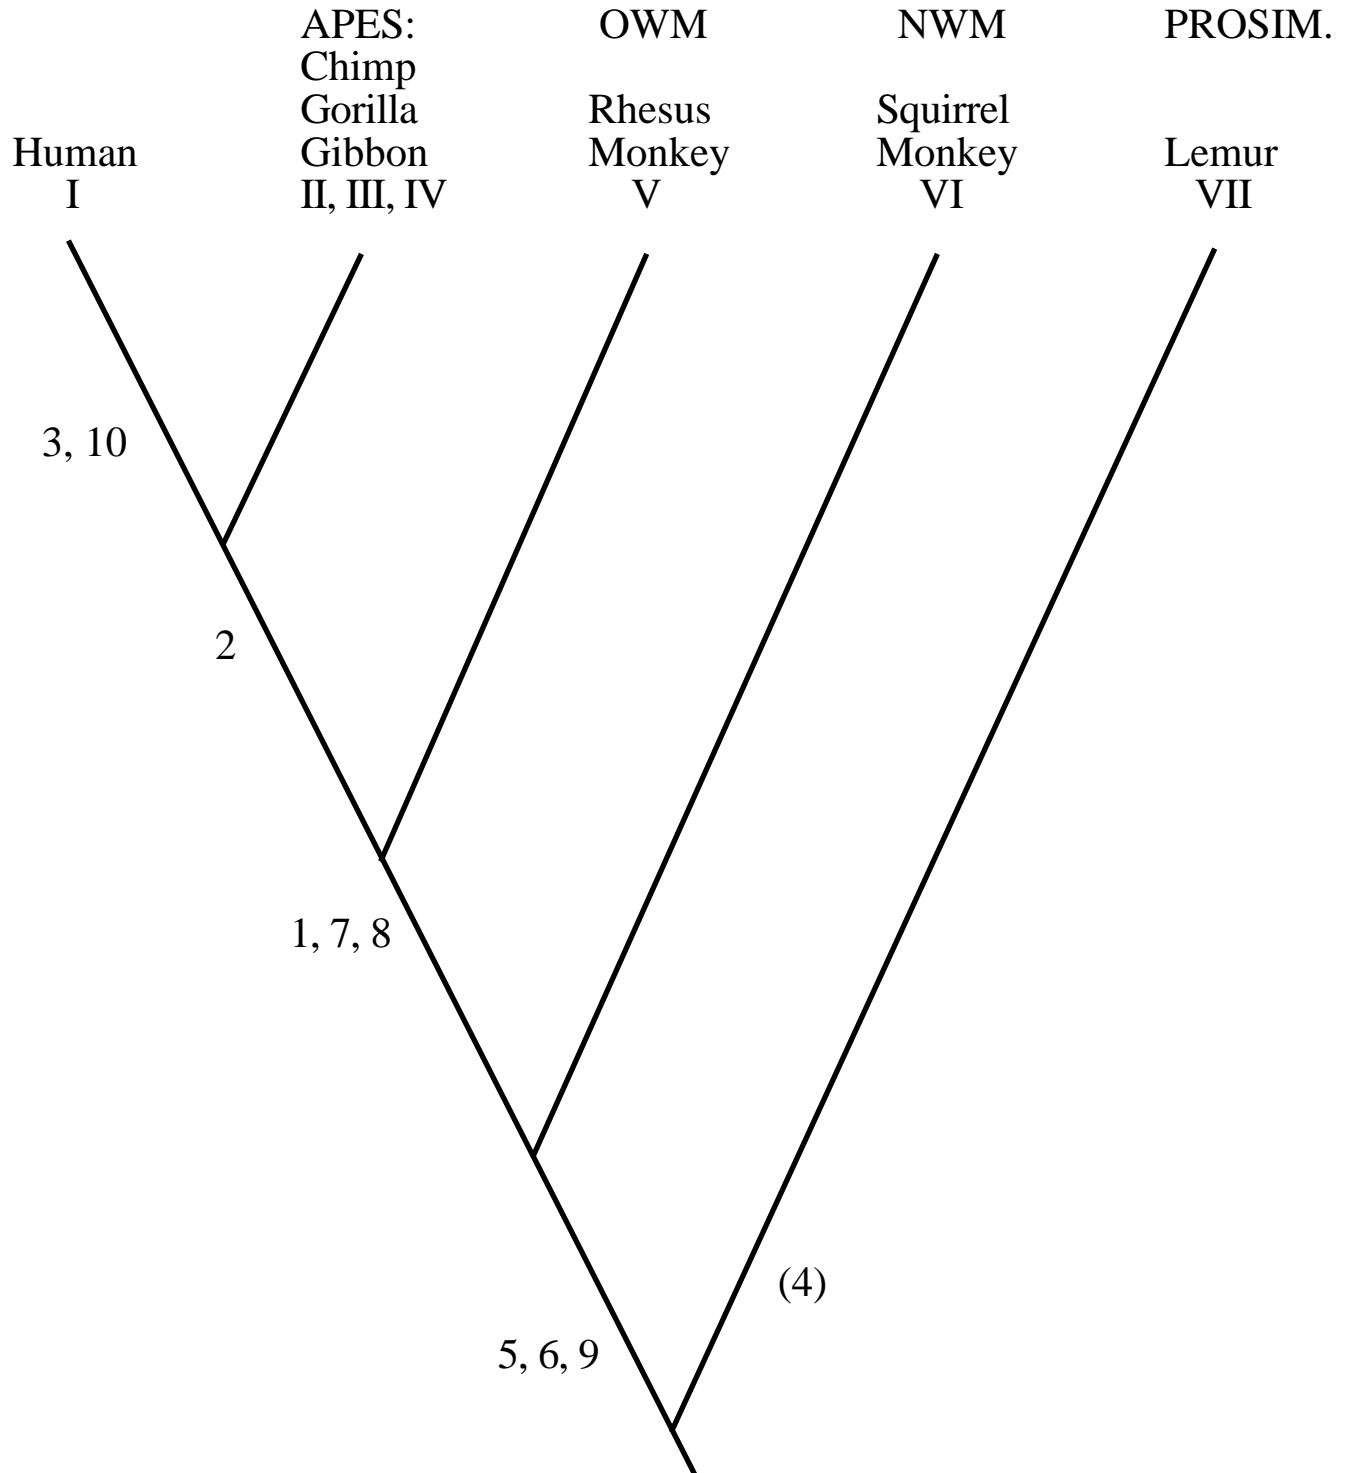

PRIMATE CLADOGRAM

Based on Skull and Dental Morphology

KEY: Numerals I - VII = Primate Groups

Numbers 1 - 10 = Traits in that Clade (branch)
and in all clades above it.