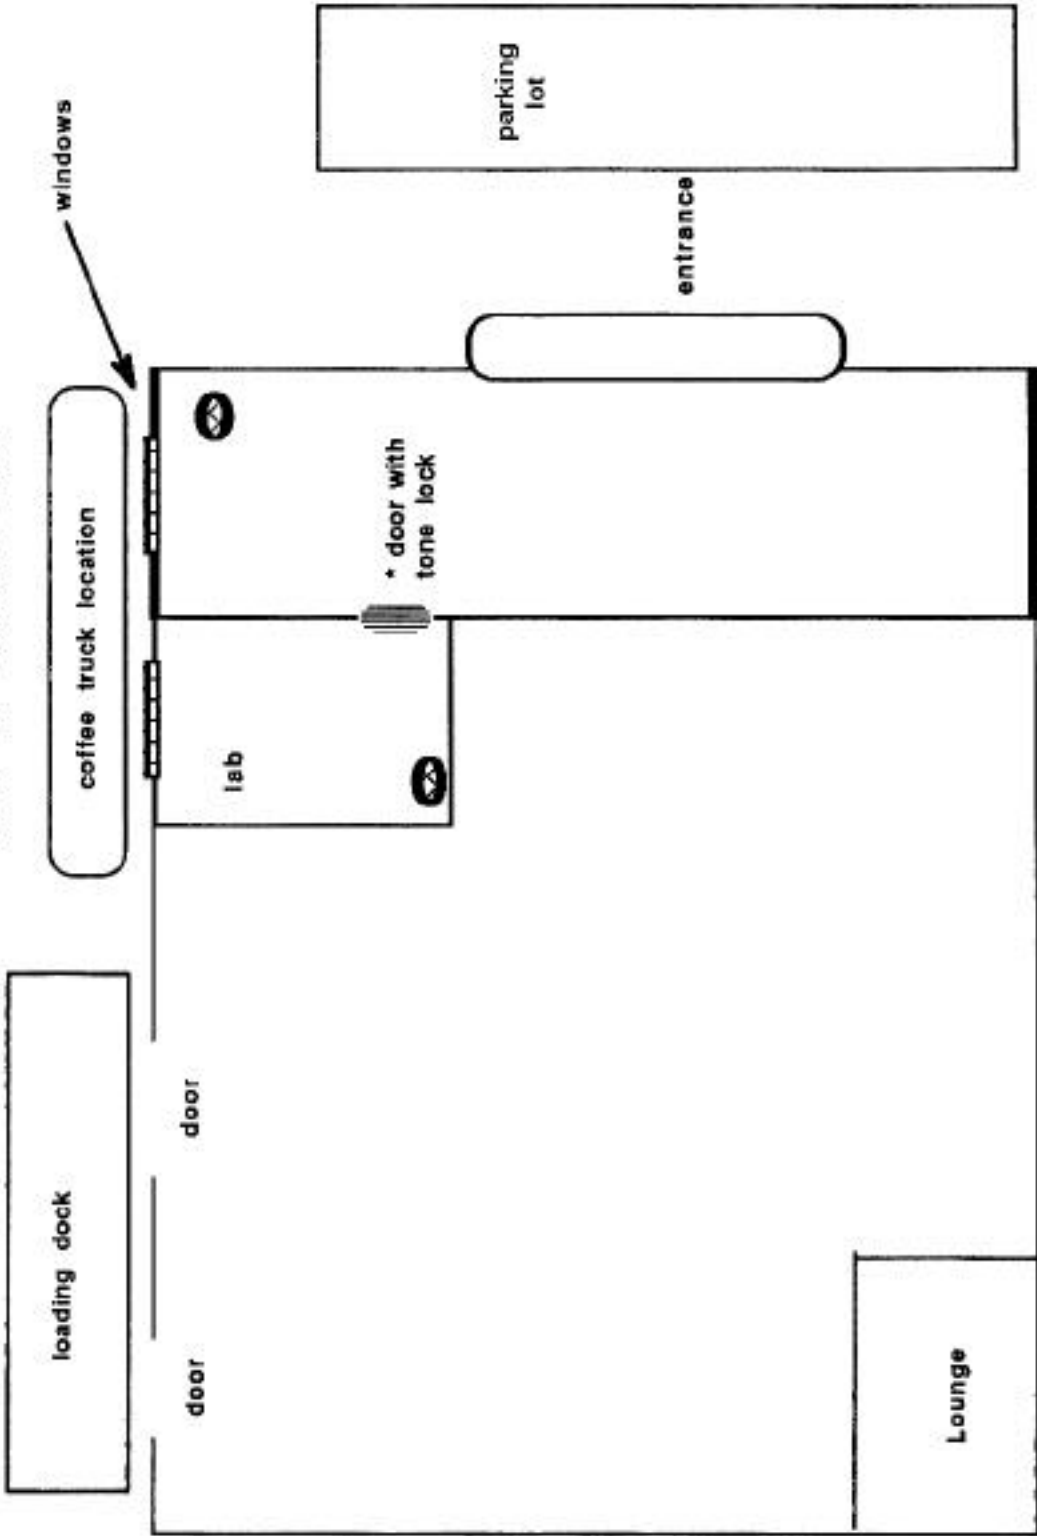

# MAP OF CRIME SCENE

 motion detector lights

\* tone lock combination known only to president and assistant.