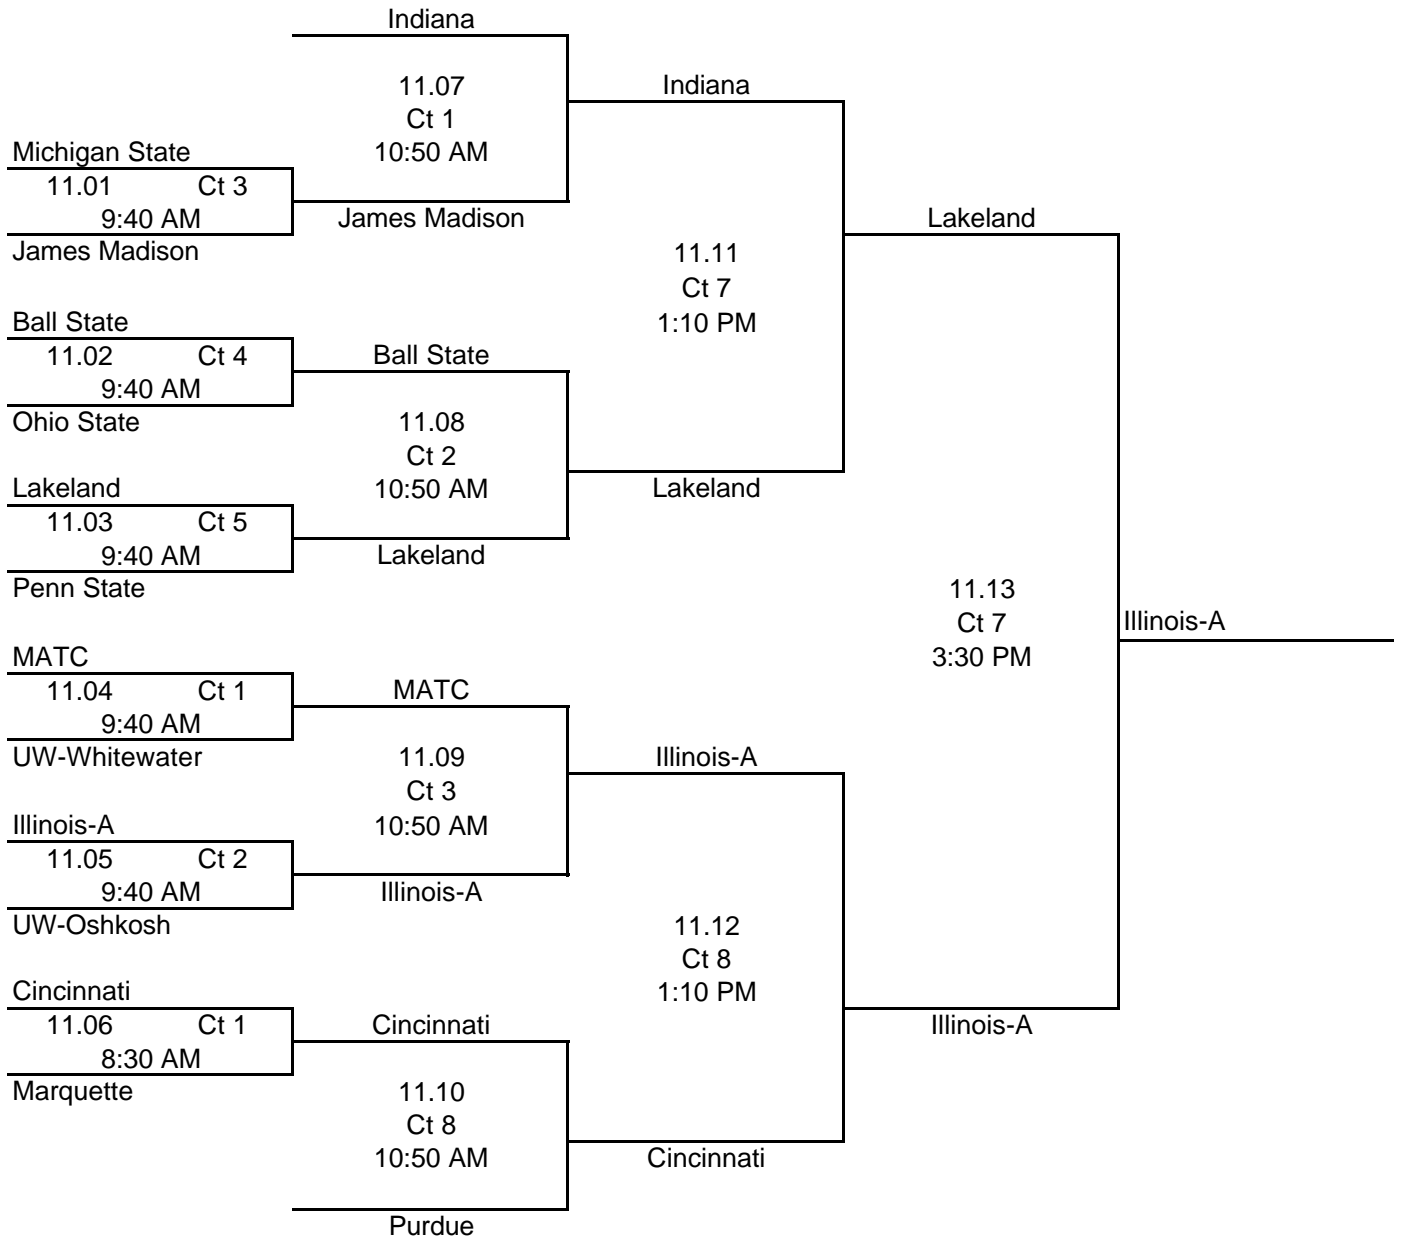

Hoosier Illini Classic, March 2, 2003

Match	Winning	Losing	Scores						Games		Points	
			Game 1		Game 2		Game 3		Won	Lost	Won	Lost
Gold Division												
11.01	James Madison	Michigan State	19	25	25	14	15	9	2	1	59	48
11.02	Ball State	Ohio State	14	25	25	21	15	10	2	1	54	56
11.03	Lakeland	Penn State	25	16	25	21			2	0	50	37
11.04	MATC	UW-Whitewater	25	12	25	16			2	0	50	28
11.05	Illinois-A	UW-Oshkosh	21	25	25	21	15	8	2	1	61	54
11.06	Cincinnati	Marquette	25	12	23	25	15	11	2	1	63	48
11.07	Indiana	James Madison	25	17	25	23			2	0	50	40
11.08	Lakeland	Ball State	25	14	25	21			2	0	50	35
11.09	Illinois-A	MATC	21	25	30	28	15	13	2	1	66	66
11.10	Cincinnati	Purdue	25	21	24	26	20	18	2	1	69	65
11.11	Lakeland	Indiana	25	23	28	30	19	17	2	1	72	70
11.12	Illinois-A	Cincinnati	25	19	25	21			2	0	50	40
11.13	Illinois-A	Lakeland	25	22	25	16			2	0	50	38
Silver Division												
21.01	UW-Madison	Pittsburgh	17	25	25	18	15	11	2	1	57	54
21.02	UW-Milwaukee	Illinois-Chicago	25	23	25	27	18	16	2	1	68	66
21.03	Illinois State	Illinois-B	25	27	25	19	15	10	2	1	65	56
21.04	Ohio Northern	Wittenberg	25	16	25	19			2	0	50	35
21.05	Miami U	Kentucky	25	12	25	16			2	0	50	28
21.06	Notre Dame	UW-Palatteville	18	25	25	23	15	12	2	1	58	60
21.07	Eckerd	UW-Madison	26	24	20	25	15	13	2	1	61	62
21.08	Illinois State	UW-Milwaukee	25	23	25	17			2	0	50	40
21.09	Miami U	Ohio Northern	25	20	29	27			2	0	54	47
21.10	Dayton	Notre Dame	25	15	25	20			2	0	50	35
21.11	Illinois State	Eckerd	25	23	25	12			2	0	50	35
21.12	Dayton	Miami U	25	22	20	25	22	20	2	1	67	67
21.13	Dayton	Illinois State	21	25	25	20	22	20	2	1	68	65

Updated: 4:41 PM -- Sunday, March 2, 2003

Hoosier Illini Classic

Gold Division

HPER Complex, Bloomington, Indiana
March 2, 2003

Hoosier Illini Classic

Silver Division

HPER Complex, Bloomington, Indiana
March 2, 2003