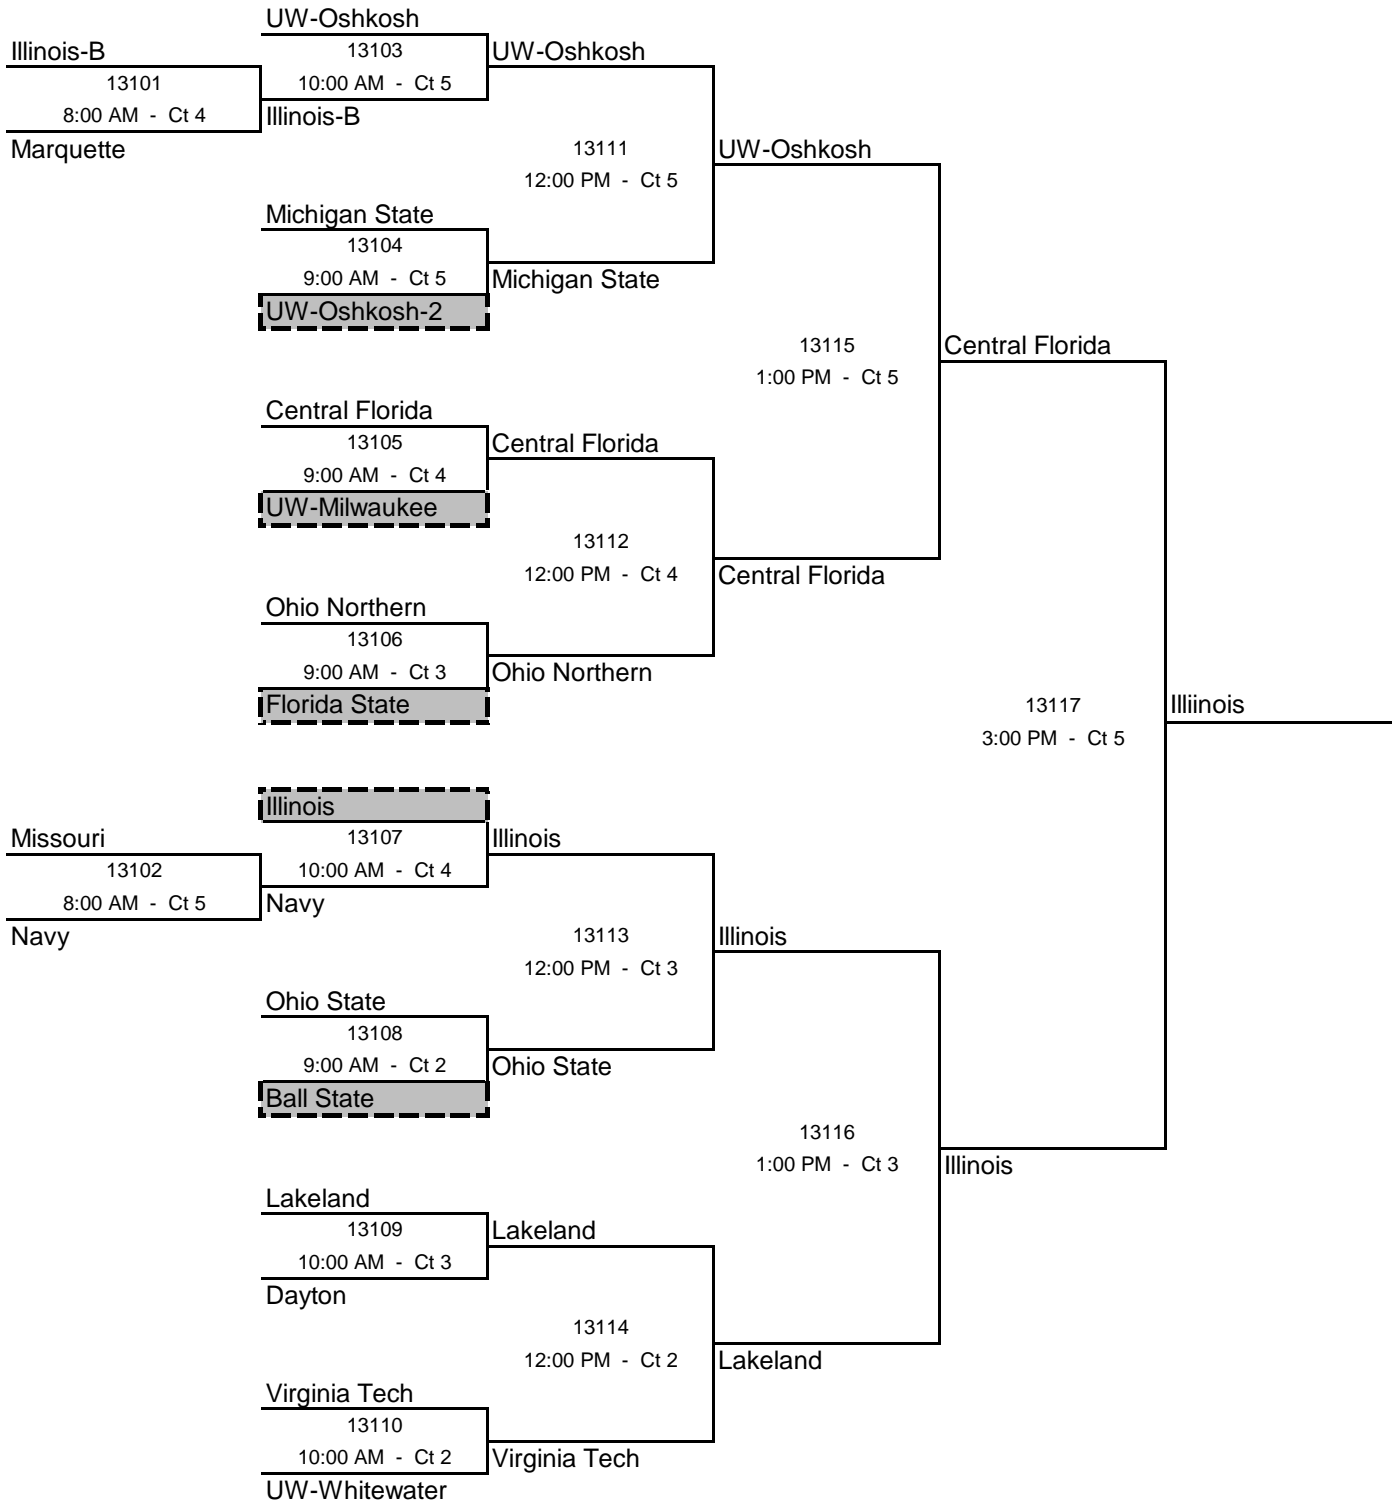

2008 Hoosier-Illini Classic

HPER Building

Indiana University
Sunday, February 24, 2008

GOLD BRACKET

Boxed Teams Officiate at 8:00 AM

2008 Hoosier-Illini Classic
HPER Building
 Indiana University
 Sunday, February 24, 2008

SILVER BRACKET

Boxed Teams Officiate at 8:00 AM

2008 Hoosier-Illini Classic - Match Results -- Sunday, February 24, 2008

Winning Team	Losing Team	Scores						Sets		Points	
		Set 1		Set 2		Set 3		Won	Lost	Won	Lost
Illinois-B	Marquette	23	25	25	17	15	11	2	1	63	53
Navy	Missouri	19	25	25	21	15	10	2	1	59	56
UW-Oshkosh	Illinois-B	19	25	25	20	15	10	2	1	59	55
Michigan State	UW-Oshkosh-2	25	19	25	21			2	0	50	40
Central Florida	UW-Milwaukee	25	9	25	18			2	0	50	27
Ohio Northern	Florida State	25	17	25	20			2	0	50	37
Illinois	Navy	25	23	25	18			2	0	50	41
Ohio State	Ball State	25	15	25	19			2	0	50	34
Lakeland	Dayton	25	15	25	20			2	0	50	35
Virginia Tech	UW-Whitewater	20	25	26	24	15	9	2	1	61	58
UW-Oshkosh	Michigan State	26	16	25	17			2	0	51	33
Central Florida	Ohio Northern	25	19	25	19			2	0	50	38
Illinois	Ohio State	26	28	25	18	21	19	2	1	72	65
Lakeland	Virginia Tech	25	23	25	19			2	0	50	42
Central Florida	UW-Oshkosh	25	20	25	21			2	0	50	41
Illinois	Lakeland	25	10	27	25			2	0	52	35
Illinois	Central Florida	25	15	26	24			2	0	51	39
Texas A&M	Indiana-B	25	19	25	12			2	0	50	31
Cincinnati	Iowa State	25	20	25	19			2	0	50	39
Utah Valley State	Eastern Illinois	25	21	26	24			2	0	51	45
Indiana	Texas A&M-B	25	12	22	25	15	9	2	1	62	46
College of DuPage	UW-Platteville	14	25	25	17	15	10	2	1	54	52
SUNY-Buffalo	Ohio State-2	26	24	25	22			2	0	51	46
Baldwin-Wallace	Notre Dame	25	14	26	24			2	0	51	38
Texas A&M	Purdue	25	22	25	22			2	0	50	44
Cincinnati	Utah Valley State	25	17	20	25	15	10	2	1	60	52
College of DuPage	Indiana	25	17	25	23			2	0	50	40
SUNY-Buffalo	Baldwin-Wallace	25	12	25	18			2	0	50	30
Cincinnati	Texas A&M	25	19	25	17			2	0	50	36
College of DuPage	SUNY-Buffalo	28	26	26	24			2	0	54	50
College of DuPage	Cincinnati	25	15	25	18			2	0	50	33