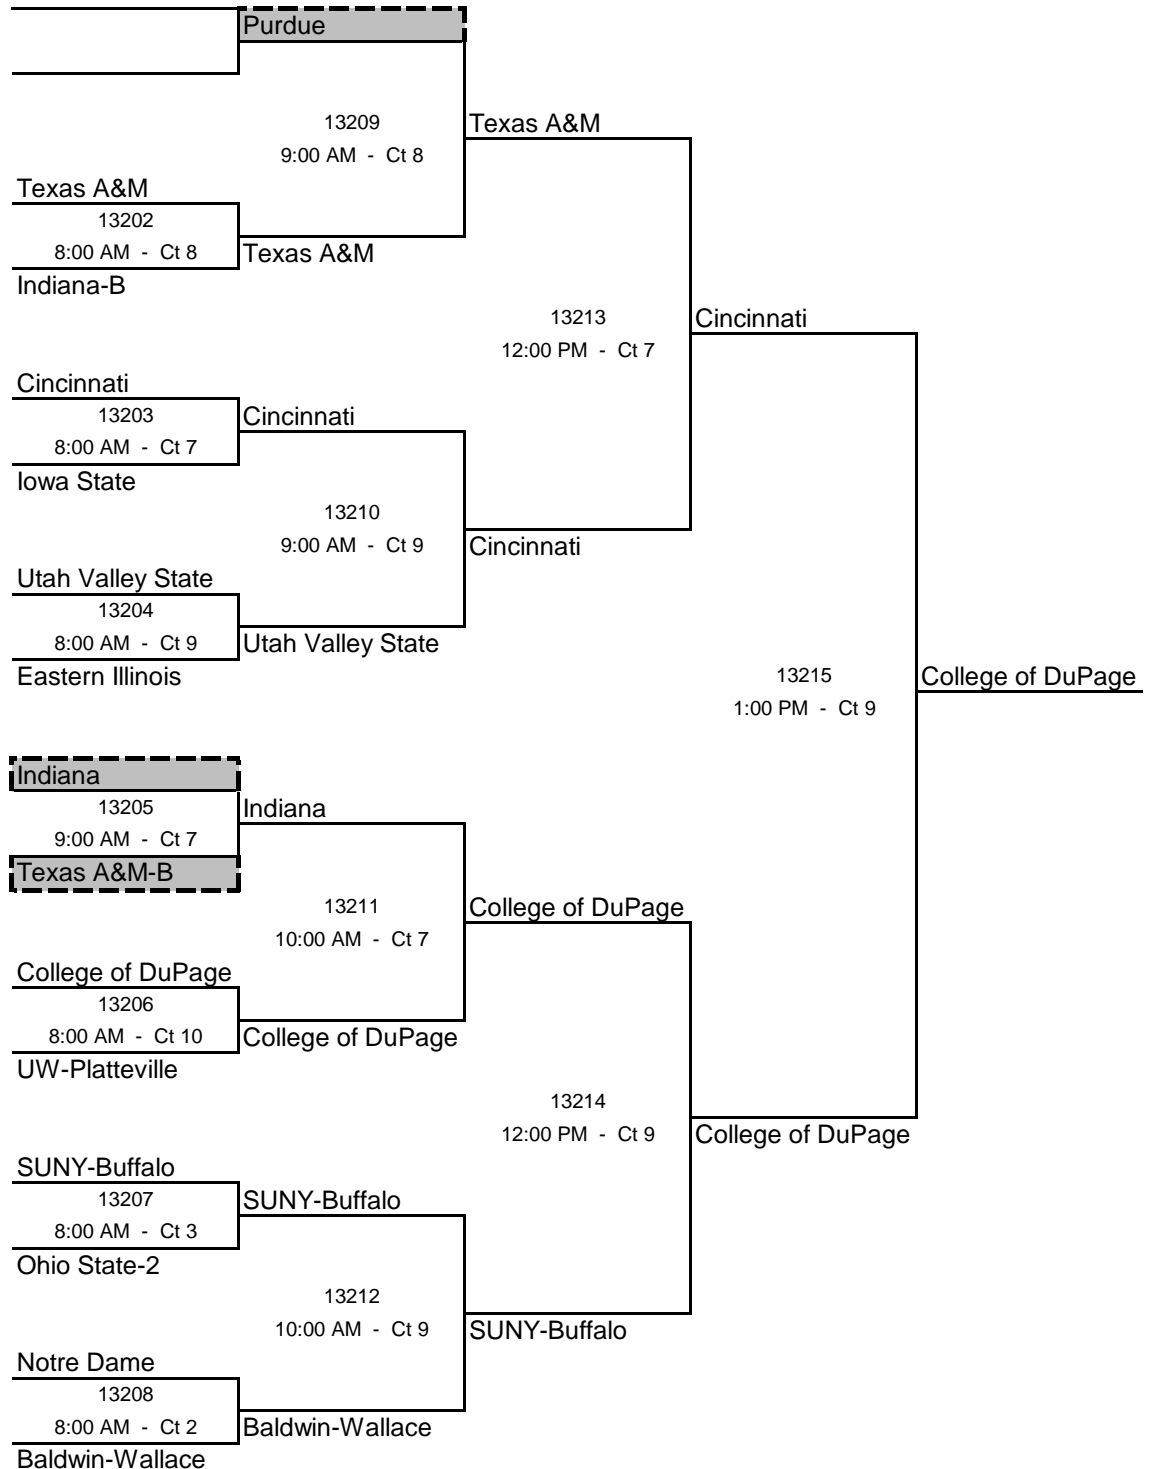

2008 Hoosier-Illini Classic

HPER Building

Indiana University
Sunday, February 24, 2008

GOLD BRACKET

Boxed Teams Officiate at 8:00 AM

2008 Hoosier-Illini Classic
HPER Building
 Indiana University
 Sunday, February 24, 2008

SILVER BRACKET

Boxed Teams Officiate at 8:00 AM

2008 Hoosier-Illini Classic - Match Results -- Sunday, February 24, 2008

Winning Team	Losing Team	Scores						Sets		Points	
		Set 1		Set 2		Set 3		Won	Lost	Won	Lost
Illinois-B	Marquette	23	25	25	17	15	11	2	1	63	53
Navy	Missouri	19	25	25	21	15	10	2	1	59	56
UW-Oshkosh	Illinois-B	19	25	25	20	15	10	2	1	59	55
Michigan State	UW-Oshkosh-2	25	19	25	21			2	0	50	40
Central Florida	UW-Milwaukee	25	9	25	18			2	0	50	27
Ohio Northern	Florida State	25	17	25	20			2	0	50	37
Illinois	Navy	25	23	25	18			2	0	50	41
Ohio State	Ball State	25	15	25	19			2	0	50	34
Lakeland	Dayton	25	15	25	20			2	0	50	35
Virginia Tech	UW-Whitewater	20	25	26	24	15	9	2	1	61	58
UW-Oshkosh	Michigan State	26	16	25	17			2	0	51	33
Central Florida	Ohio Northern	25	19	25	19			2	0	50	38
Illinois	Ohio State	26	28	25	18	21	19	2	1	72	65
Lakeland	Virginia Tech	25	23	25	19			2	0	50	42
Central Florida	UW-Oshkosh	25	20	25	21			2	0	50	41
Illinois	Lakeland	25	10	27	25			2	0	52	35
Illinois	Central Florida	25	15	26	24			2	0	51	39
Texas A&M	Indiana-B	25	19	25	12			2	0	50	31
Cincinnati	Iowa State	25	20	25	19			2	0	50	39
Utah Valley State	Eastern Illinois	25	21	26	24			2	0	51	45
Indiana	Texas A&M-B	25	12	22	25	15	9	2	1	62	46
College of DuPage	UW-Platteville	14	25	25	17	15	10	2	1	54	52
SUNY-Buffalo	Ohio State-2	26	24	25	22			2	0	51	46
Baldwin-Wallace	Notre Dame	25	14	26	24			2	0	51	38
Texas A&M	Purdue	25	22	25	22			2	0	50	44
Cincinnati	Utah Valley State	25	17	20	25	15	10	2	1	60	52
College of DuPage	Indiana	25	17	25	23			2	0	50	40
SUNY-Buffalo	Baldwin-Wallace	25	12	25	18			2	0	50	30
Cincinnati	Texas A&M	25	19	25	17			2	0	50	36
College of DuPage	SUNY-Buffalo	28	26	26	24			2	0	54	50
College of DuPage	Cincinnati	25	15	25	18			2	0	50	33