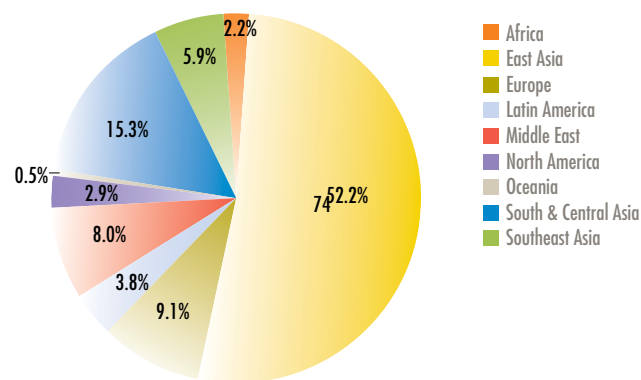

International Scholars at IU Bloomington

FIELD OF SPECIALIZATION	PERCENTAGE
Science and math	40.7%
Communication, culture, and languages	15.4%
Education	12.6%
Psychology and social sciences	8.4%
Business	6.3%
Public and environmental affairs	5.8%
Visual and performing arts	4.9%
Other humanities	3.9%
Law	1.9%
	100.0%

Celebrating our small world— The Leo R. Dowling International Center

IU's students and scholars provide the campus and community with a remarkable resource—they bring the world to our doorstep. The Leo R. Dowling International Center at IU Bloomington showcases this cultural knowledge and diversity. Through programs that entertain, enlighten, and educate, the International Center makes a small world possible.

Part of OIS, the International Center sponsors cultural and social activities such as cultural coffee hours, concerts, dance classes, weekend trips, international movie nights, visiting scholar luncheon series, and programs for international spouses. The center also hosts educational programs ranging from English lessons to free income-tax assistance. Between events the center serves as a popular study space and hangout for students.