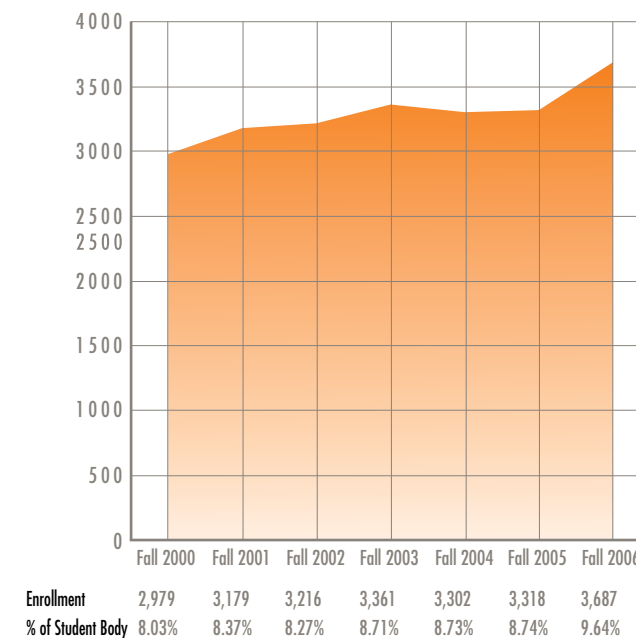

Serving all of Indiana University

Based at IU Bloomington, OIS collaborates with all eight IU campuses to provide comprehensive service and support to international students and scholars. The university is host to approximately 4,600 international students and more than 1,500 visiting professors and researchers each year. During the fall 2006 semester, IU Bloomington alone was host to 3,687 international students and 617 visiting scholars from more than 125 countries.

International Students at IU Bloomington