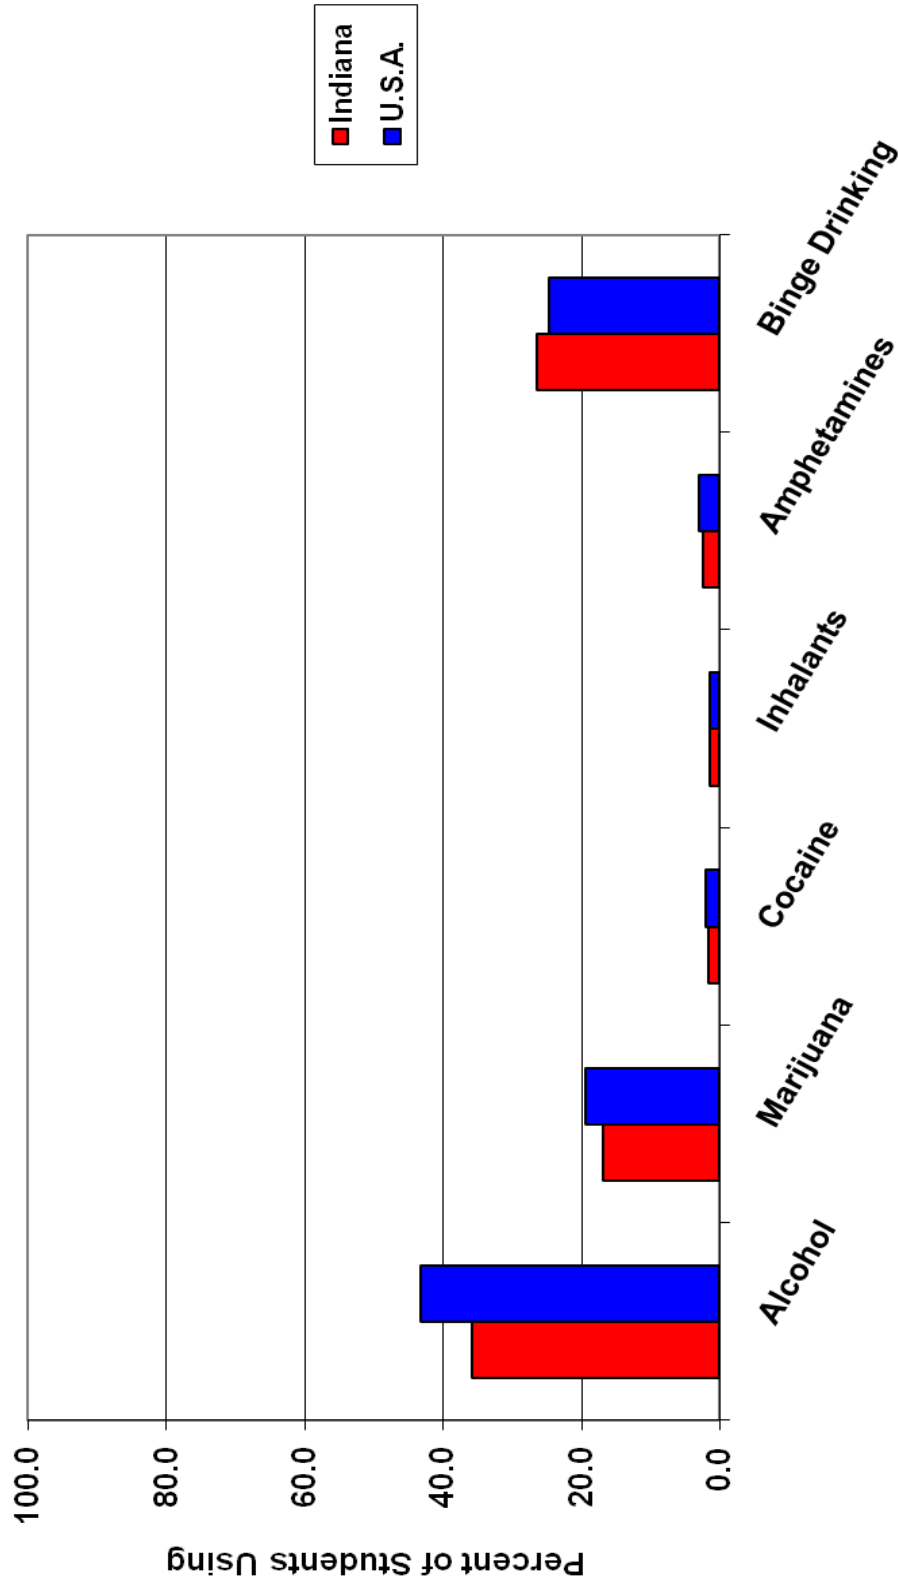

Monthly Use of Selected Drugs and Binge Drinking by Indiana and U.S.A. 12th Graders

Source: Indiana Prevention Resource Center at Indiana University, 2009
Johnston, et al., National Institute on Drug Abuse, 2008