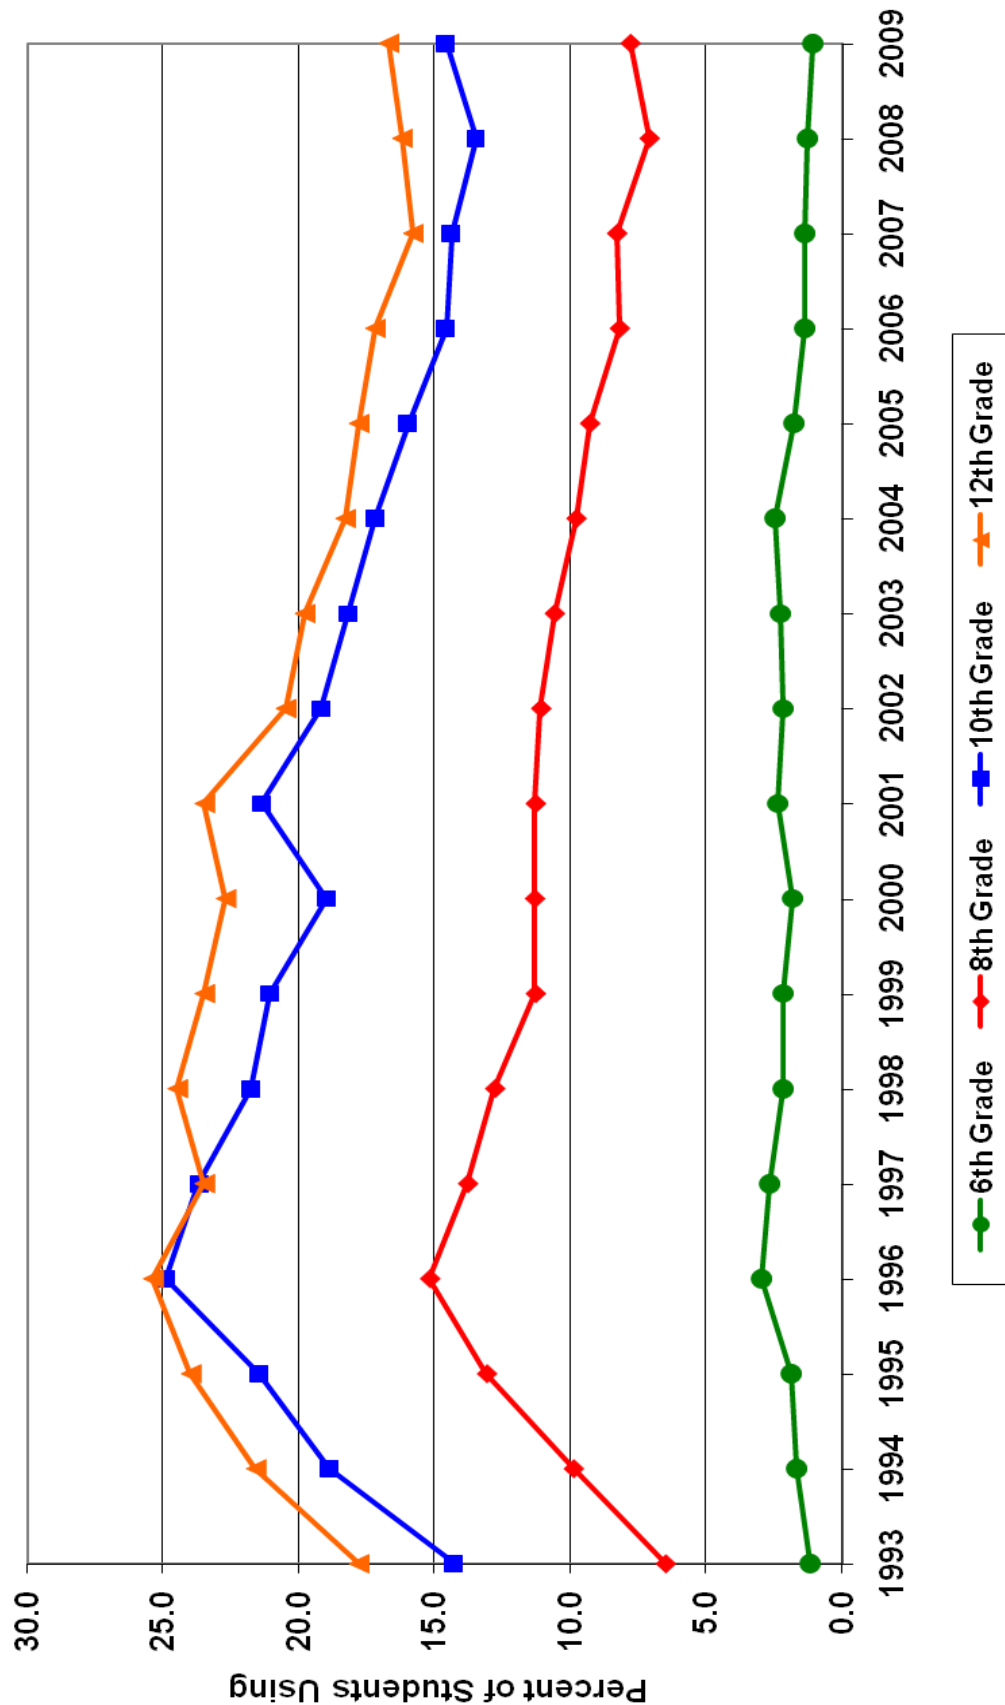

# Trends of Monthly Marijuana Use Among Indiana Students: 1993 - 2009

Source: Indiana Prevention Resource Center at Indiana University, 2009