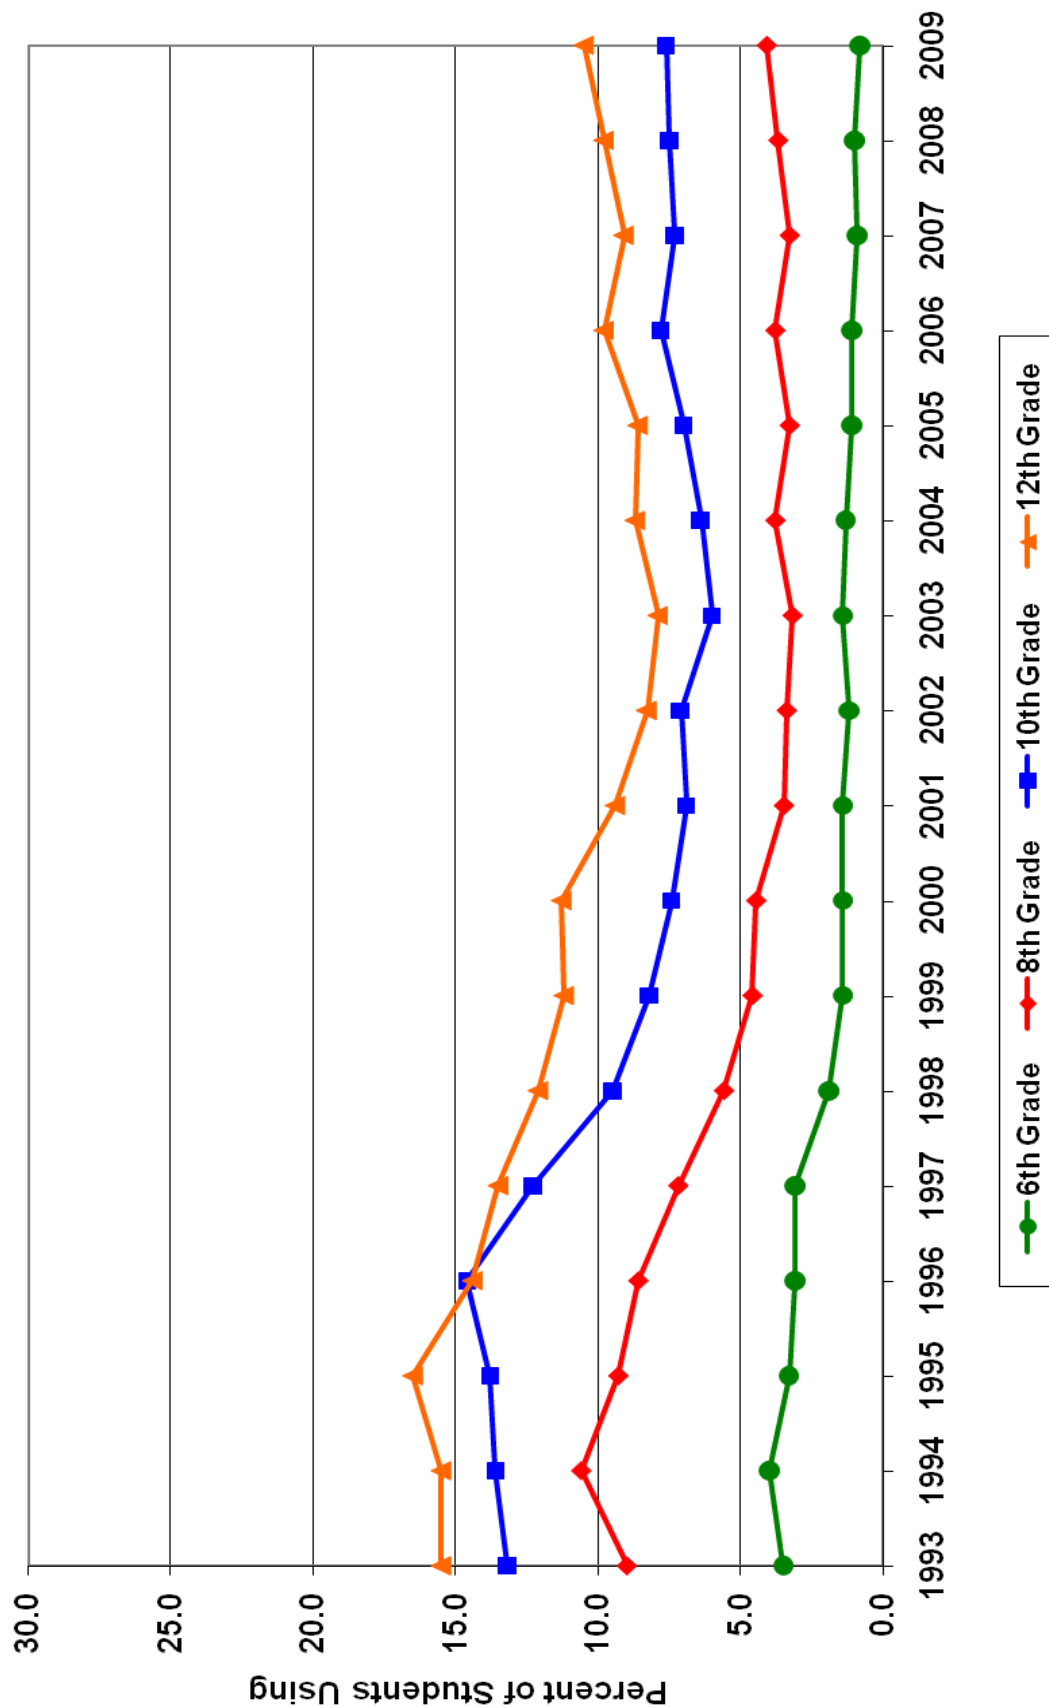

Trends of Monthly Smokeless Tobacco Use Among Indiana Students: 1993 - 2009

Source: Indiana Prevention Resource Center at Indiana University, 2009