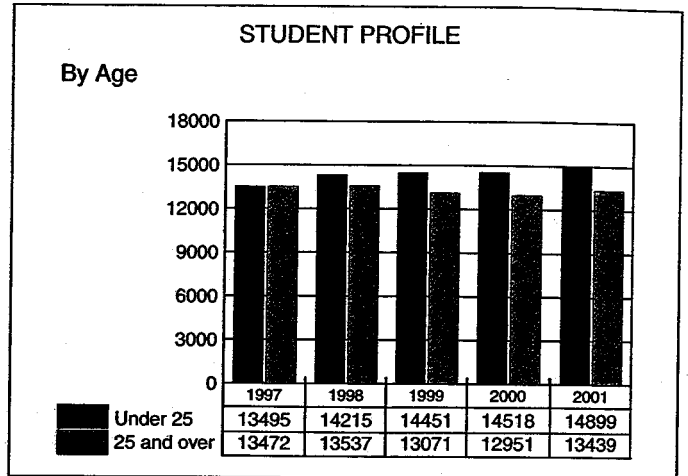

IUPUI Student Profile

Over the past several years, IUPUI has had enrollments of 27,000 - 28,000 students per semester. The component of traditional-age students has increased annually, and like many other institutions of higher education, the student population at Indiana University-Purdue University Indianapolis is predominantly female.

The number of minority students reached a plateau during the recent past but increased again this year. However, the composition of the minority population is shifting as a reflection of the demographic changes in the state of Indiana. African Americans comprise the largest group of racial/ethnic minority students while the number of Hispanic students is increasing at a rapid rate.

The number of minority students who earn degrees is still low, but graduation numbers have increased in a significant fashion over the past decade.

Note: As of Fall 2001, IUPUI's official headcount represents the unduplicated number of students enrolled on the Indianapolis and Columbus campuses. Previously, students enrolled concurrently at both campuses were double-counted. Data for years prior to Fall 2001 have been adjusted to reflect unduplicated headcount.

(Data Source: IUPUI Office of Information Management and Institutional Research)