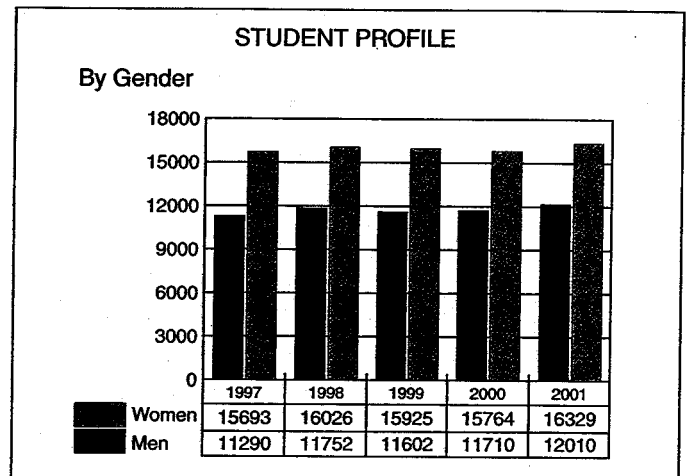

IUPUI Student Profile

Over the past several years, IUPUI has had enrollments of 27,000 - 28,000 students per semester. The component of traditional-age students has increased annually, and like many other institutions of higher education, the student population at Indiana University-Purdue University Indianapolis is predominantly female.

The number of minority students reached a plateau during the recent past but increased again this year. However, the composition of the minority population is shifting as a reflection of the demographic changes in the state of Indiana. African Americans comprise the largest group of racial/ethnic minority students while the number of Hispanic students is increasing at a rapid rate.

The number of minority students who earn degrees is still low, but graduation numbers have increased in a significant fashion over the past decade.

Note: As of Fall 2001, IUPUI's official headcount represents the unduplicated number of students enrolled on the Indianapolis and Columbus campuses. Previously, students enrolled concurrently at both campuses were double-counted. Data for years prior to Fall 2001 have been adjusted to reflect unduplicated headcount.

(Data Source: IUPUI Office of Information Management and Institutional Research)