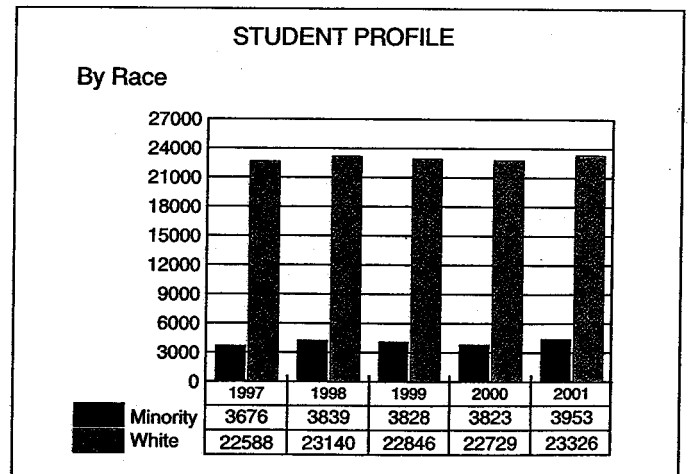

IUPUI Student Profile

Over the past several years, IUPUI has had enrollments of 27,000 - 28,000 students per semester. The component of traditional-age students has increased annually, and like many other institutions of higher education, the student population at Indiana University-Purdue University Indianapolis is predominantly female.

The number of minority students reached a plateau during the recent past but increased again this year. However, the composition of the minority population is shifting as a reflection of the demographic changes in the state of Indiana. African Americans comprise the largest group of racial/ethnic minority students while the number of Hispanic students is increasing at a rapid rate.

The number of minority students who earn degrees is still low, but graduation numbers have increased in a significant fashion over the past decade.

Note: As of Fall 2001, IUPUI's official headcount represents the unduplicated number of students enrolled on the Indianapolis and Columbus campuses. Previously, students enrolled concurrently at both campuses were double-counted. Data for years prior to Fall 2001 have been adjusted to reflect unduplicated headcount.

(Data Source: IUPUI Office of Information Management and Institutional Research)