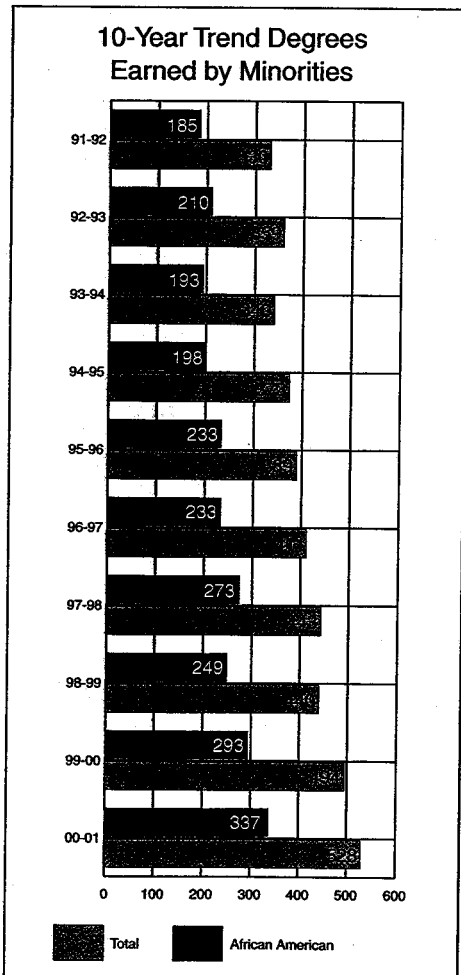

IUPUI Student Profile

Over the past several years, IUPUI has had enrollments of 27,000 - 28,000 students per semester. The component of traditional-age students has increased annually, and like many other institutions of higher education, the student population at Indiana University-Purdue University Indianapolis is predominantly female.

The number of minority students reached a plateau during the recent past but increased again this year. However, the composition of the minority population is shifting as a reflection of the demographic changes in the state of Indiana. African Americans comprise the largest group of racial/ethnic minority students while the number of Hispanic students is increasing at a rapid rate.

The number of minority students who earn degrees is still low, but graduation numbers have increased in a significant fashion over the past decade.

Note: As of Fall 2001, IUPUI's official headcount represents the unduplicated number of students enrolled on the Indianapolis and Columbus campuses. Previously, students enrolled concurrently at both campuses were double-counted. Data for years prior to Fall 2001 have been adjusted to reflect unduplicated headcount.

(Data Source: IUPUI Office of Information Management and Institutional Research)