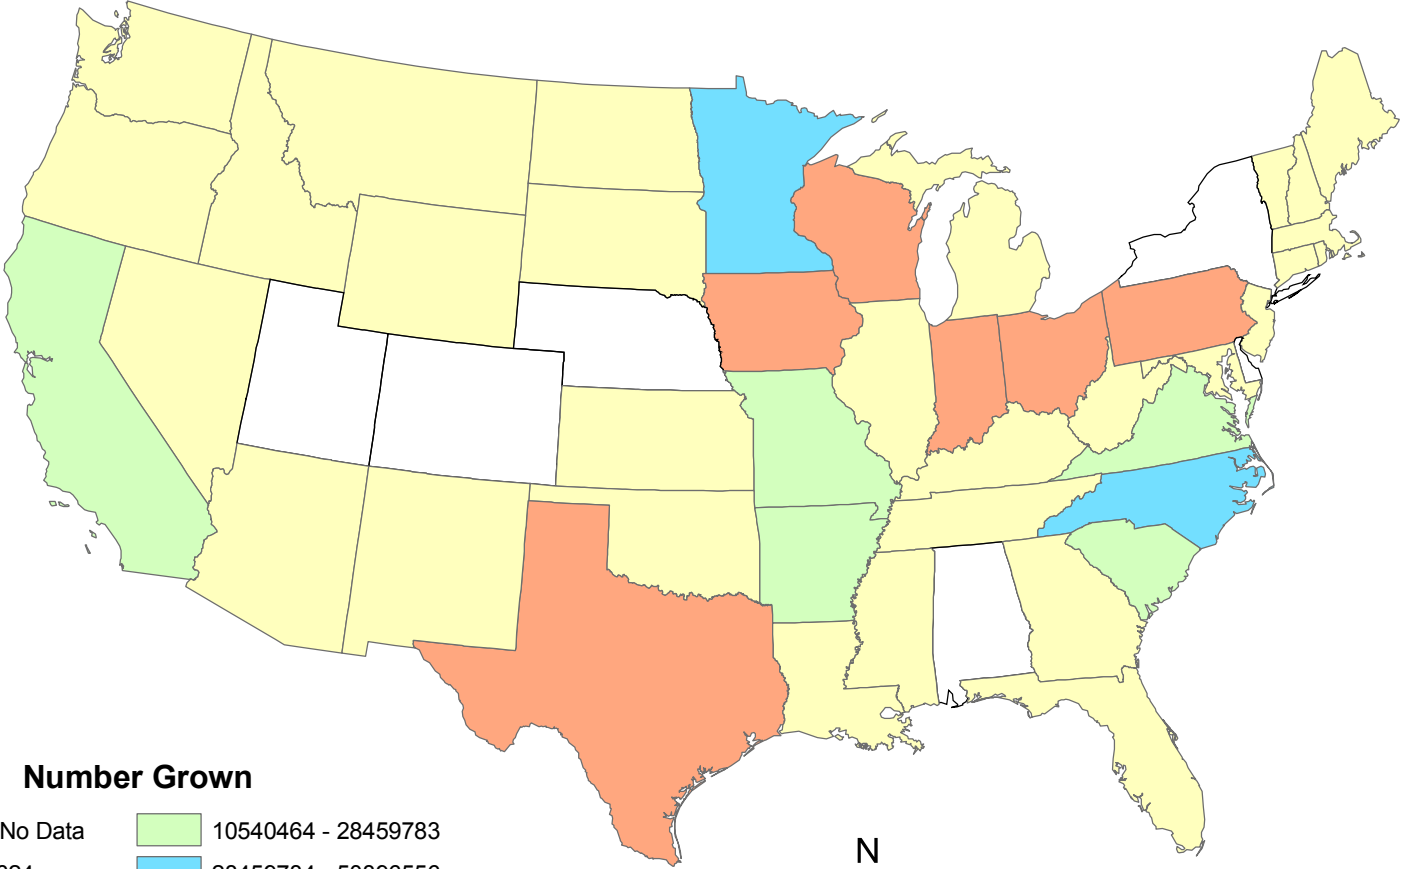

# Turkey Production in the Continental United States

**Number Grown**

- None or No Data
- 10540464 - 28459783
- 1 - 4953624
- 28459784 - 50896556
- 4953625 - 10540463

Made by the IUB Libraries GIS Services with data from the 2002 Census of Agriculture and ESRI.