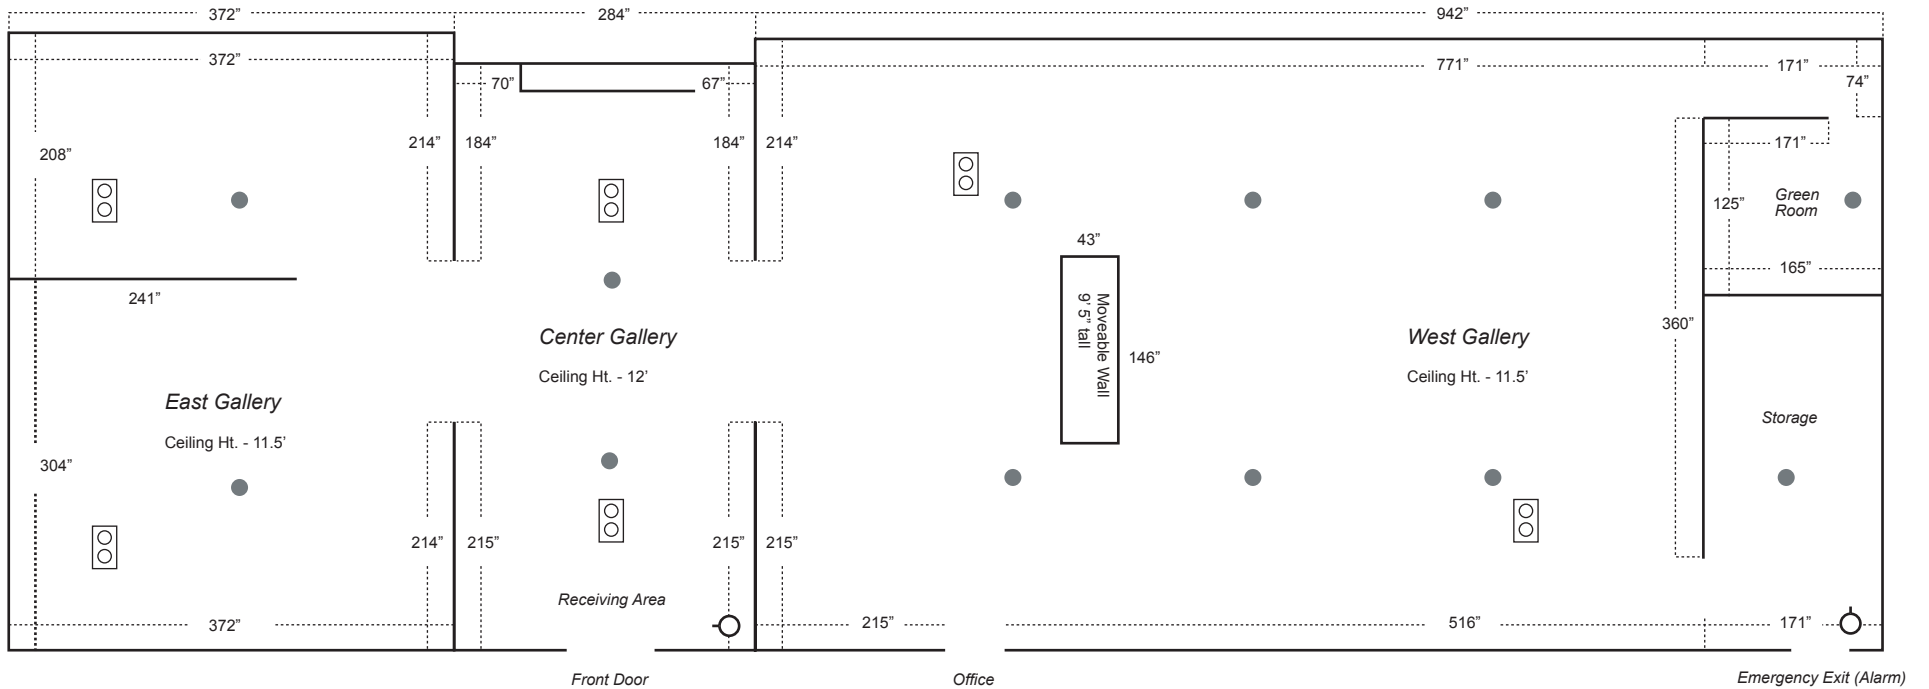

# SoFA GALLERY

○ ○ = Electric Ceiling    
 ● = Smoke/Heat Detector    
 ⊗ = Portable Extinguisher

SoFA Gallery	Running Ft.	Dimensions	Square Ft.
East Gallery:	140.5'	42' 5" x 31'	1330'
Center Gallery:	90'	39' 11" x 23' 8"	944'
West Gallery:	190'	78' 5" x 42' 5"	2731'
GreenRoom:	69.25'	13' 8" x 12' 2"	168'
<b>Total</b>	<b>489.75'</b>		<b>5173'</b>