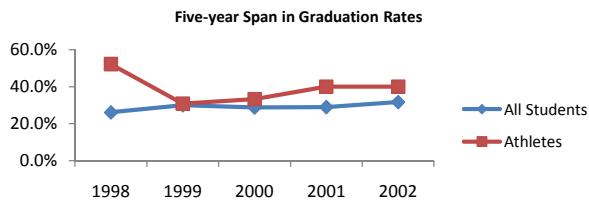

Federal guidelines require Indiana University to publish graduation rates for all students and student athletes who receive athletic-based financial aid. This report provides graduation rates for all full-time bachelor's degree seeking students and student athletes who began in 2002 and completed their bachelor's degree within 6 years. For comparison, this report also includes full-time bachelor's degree-seeking undergraduates who were enrolled in the fall of the previous year. IU Northwest has a new athletics program and thus has no student athlete graduation rates.

Graduation Rates	Percent
All Students	24.3%
Athletes	n/a

	All FT Students		Student Athletes				Total			
	M	F	Baseball		Basketball		Other			
			M	F	M	F	M	F		
Afr. Amer.	108	292					1	0	1	
Am. Indian	3	6							0	0
Asian Amer.	21	28							0	0
Hispanic	81	191			1		2		1	2
White	477	823	2		2		4		4	4
Foreign	2	2			1				1	0
Unknown	13	39							0	0
Total	705	1,381	2		4		7		6	7